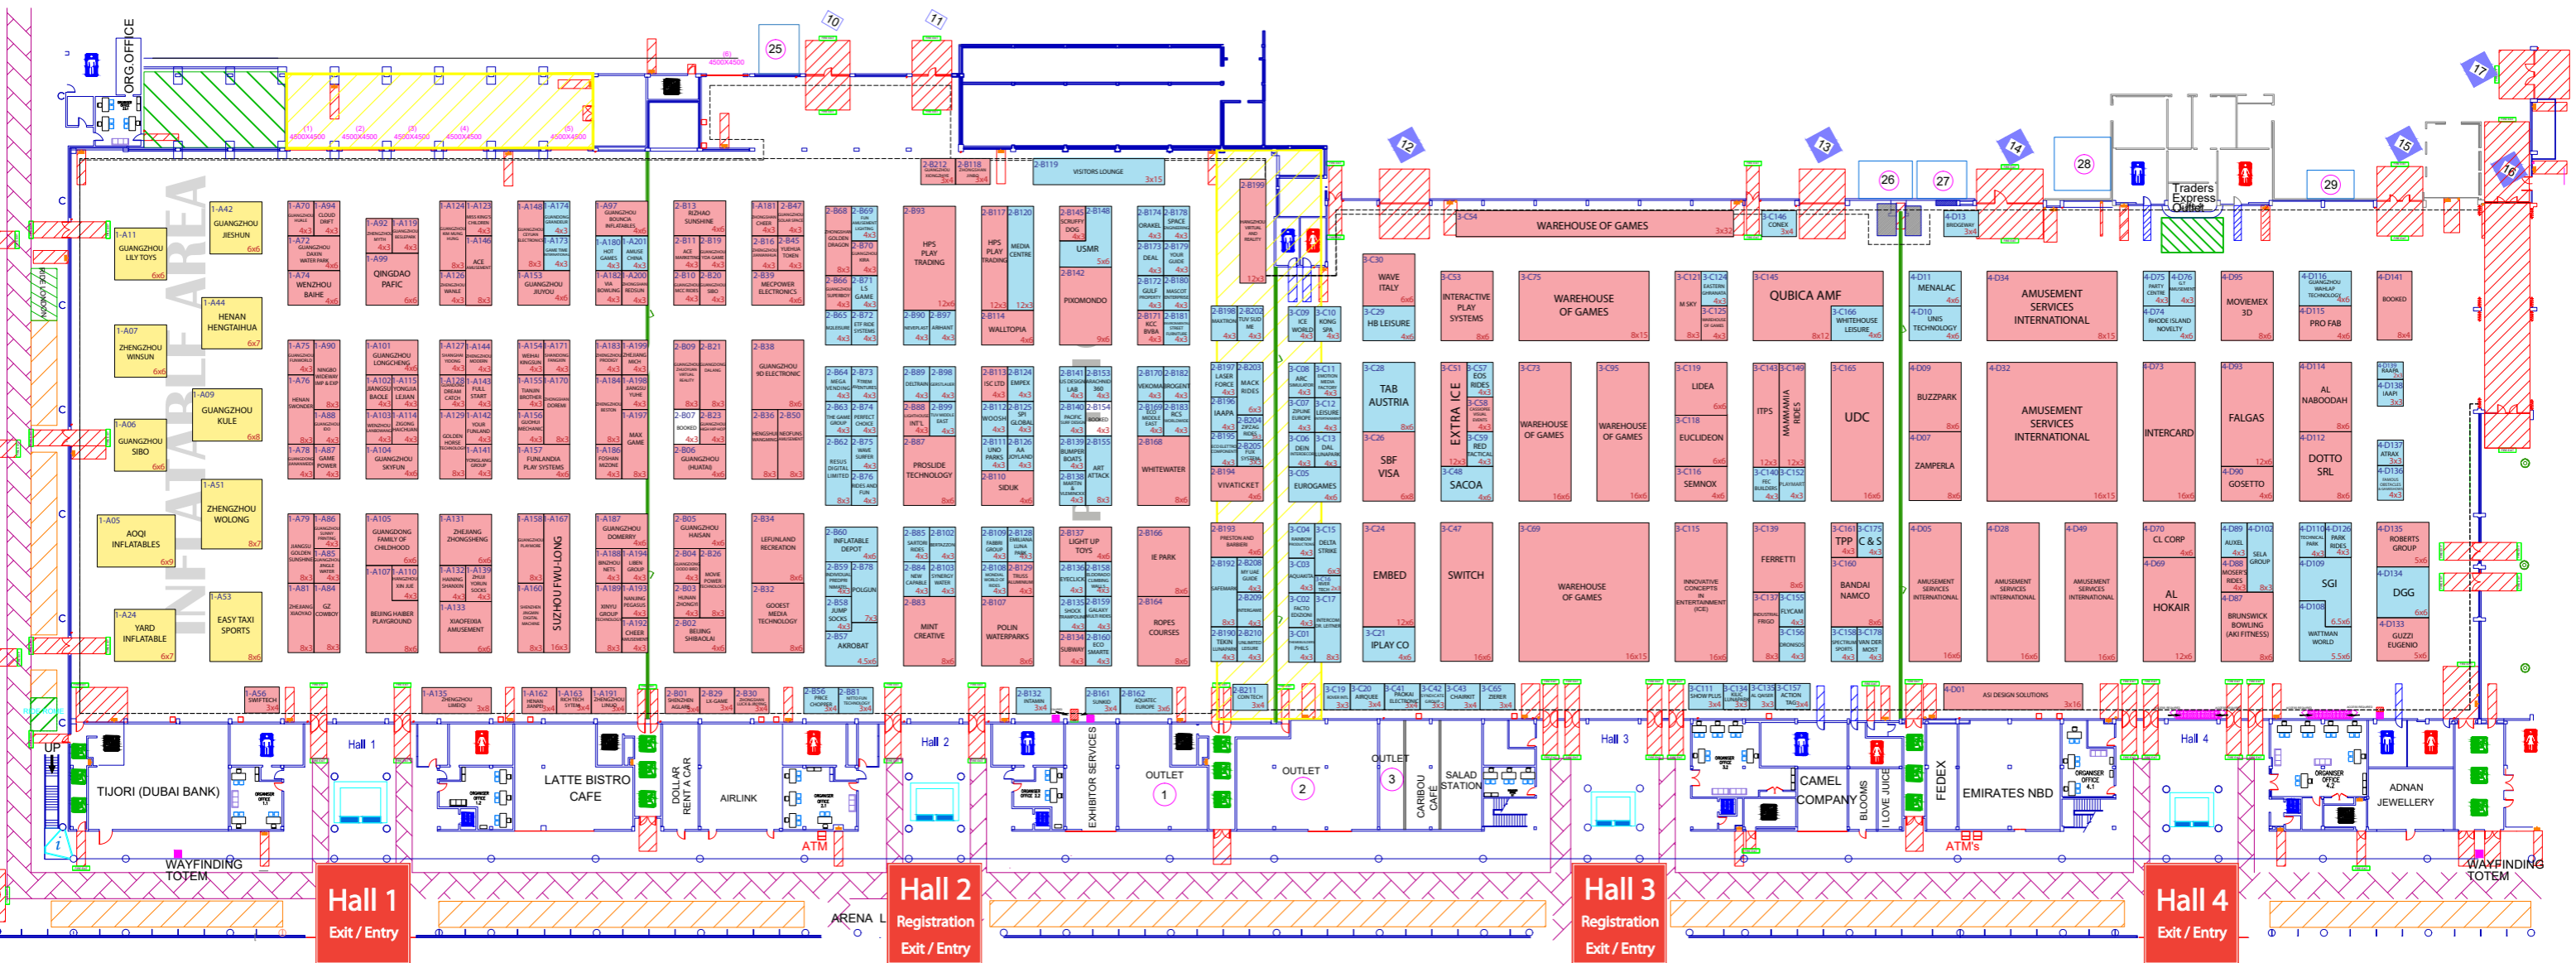

25, 26, 27 March 2019 Halls 1,2,3 & 4 Dubai World Trade Centre, UAE

Hall 1
Exit / Entry

Hall 2
Registration
Exit / Entry

Hall 3
Registration
Exit / Entry

Hall 4
Exit / Entry

- Shell Scheme
- Space Only
- Inflatable